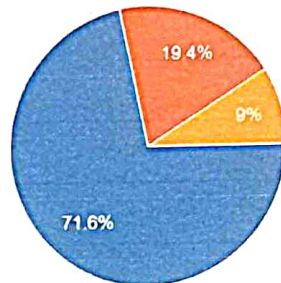

Shri Bhimashankar College of Education (B.Ed.) Student Feedback 2021-22

A) Administrative service at College

Service efficiency

67 responses

- Highly Satisfied
- Somewhat Satisfied
- Neutral
- Somewhat Dissatisfied
- Very Dissatisfied