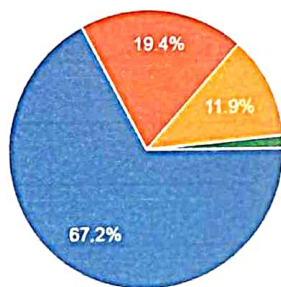

Shri Bhimashankar College of Education (B.Ed.) Student Feedback 2021-22

A) Administrative service at College

Service efficiency

67 responses

- Highly Satisfied
- Somewhat Satisfied
- Neutral
- Somewhat Dissatisfied
- Very Dissatisfied

Staff Attitude

67 responses

- Highly Satisfied
- Somewhat Satisfied
- Neutral
- Somewhat Dissatisfied
- Very Dissatisfied

Staff Cooperativeness

67 responses

- Highly Satisfied
- Somewhat Satisfied
- Neutral
- Somewhat Dissatisfied
- Very Dissatisfied

Timely providing / updating information by various means of communication
67 responses

- Highly Satisfied
- Somewhat Satisfied
- Neutral
- Somewhat Dissatisfied
- Very Dissatisfied

Feedback on Infrastructure of College